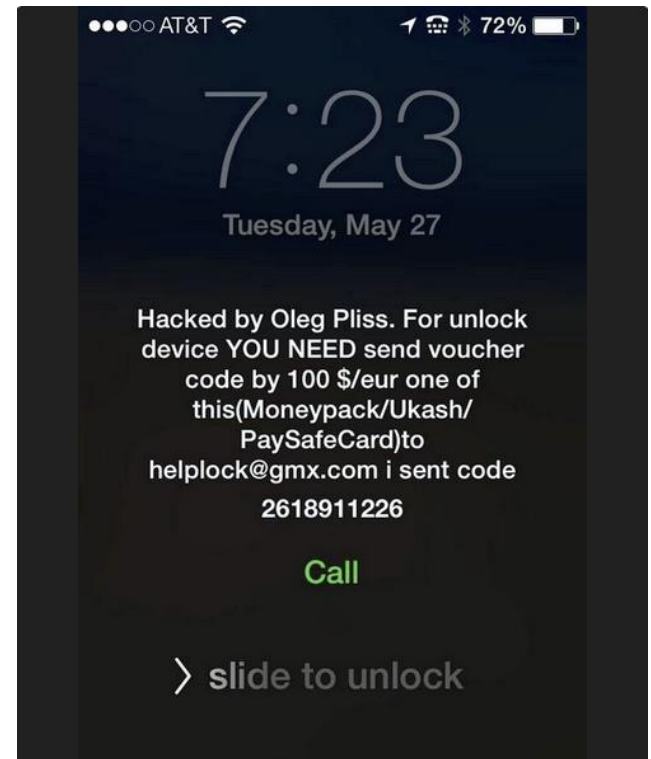

# GRANDMA AND GRANDSON

Forgot passcode

Change passcode

setup a passcode (4 digit code)

# ICLOUD / GOOGLE FIND MY PHONE

Ransom-ware

Lock your phone and ask for money

Take advantage of weak password in the  
icloud / Android find my phone