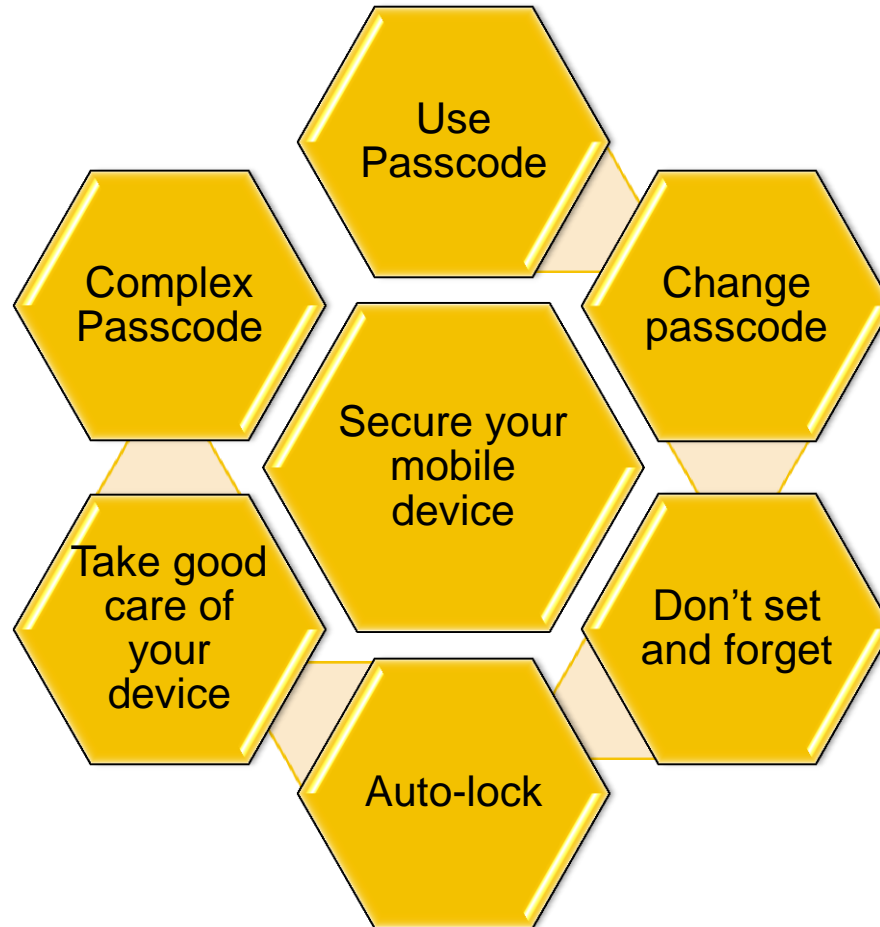

# GRANDMA AND GRANDSON

Forgot passcode

Change passcode

setup a passcode (4 digit code)

# ICLOUD / GOOGLE FIND MY PHONE

Ransom-ware

Lock your phone and ask for money

Take advantage of weak password in the  
icloud / Android find my phone

# LESSONS LEARNED