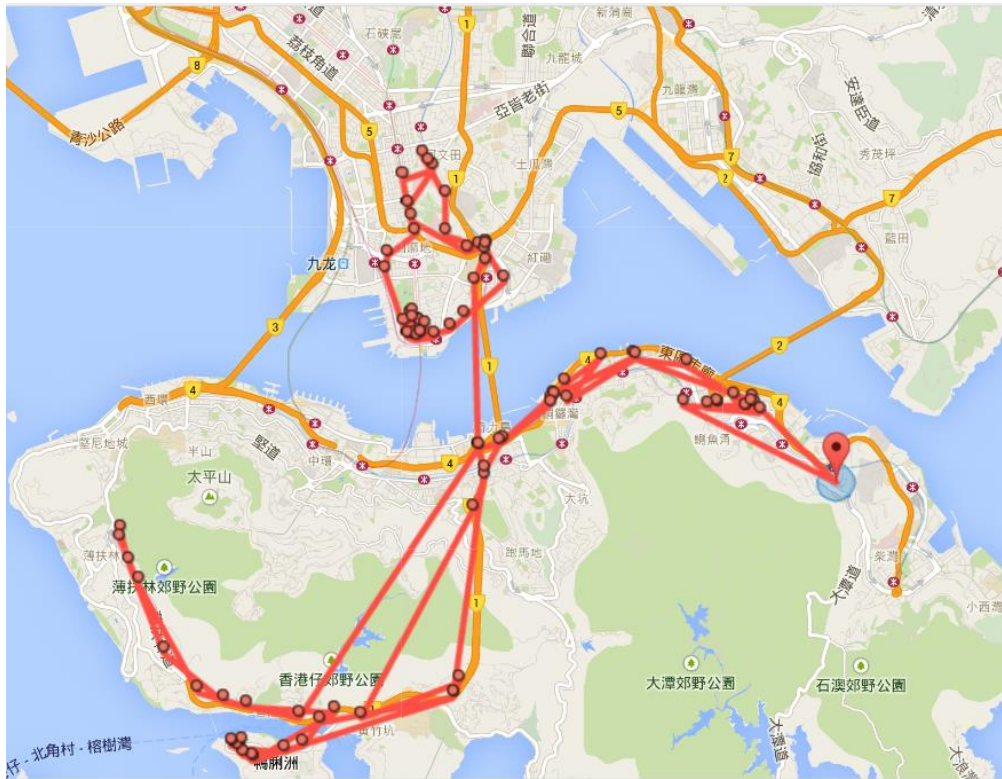

???? OR !!!!!

Kuala Lumpur

4 visits recorded since 7 October, 2014

Tai Po Road - Sha Tin

3 visits recorded since 5 October, 2014

Havelock Road

3 visits recorded since 8 October, 2014

Avenida Dr. Sun Yat-Sen

2 visits recorded since 25 October, 2014

On Chiu Street

2 visits recorded since 24 October, 2014