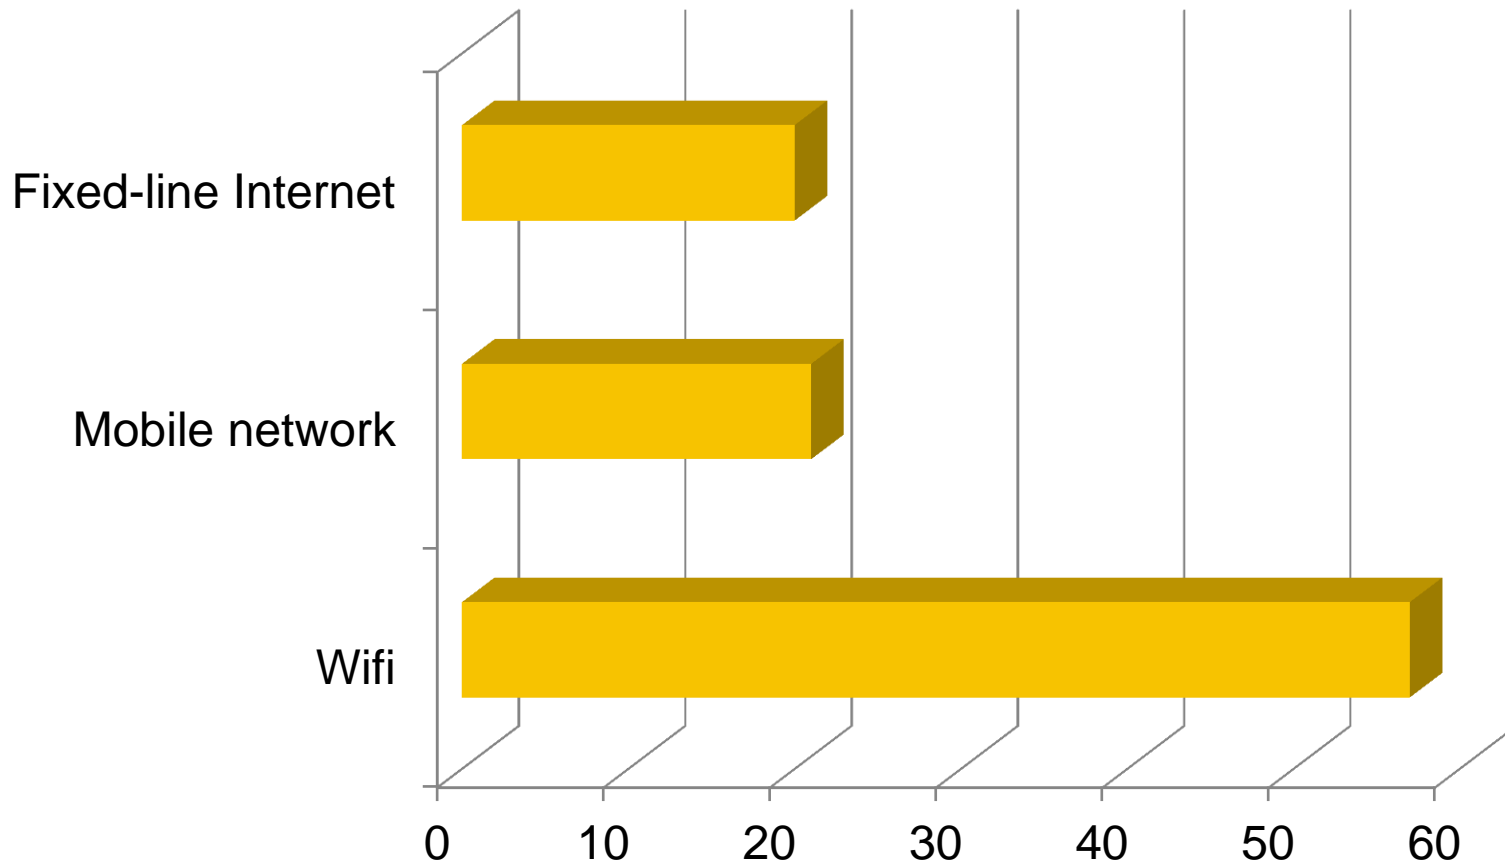

ALWAYS CONNECTED, HOW?