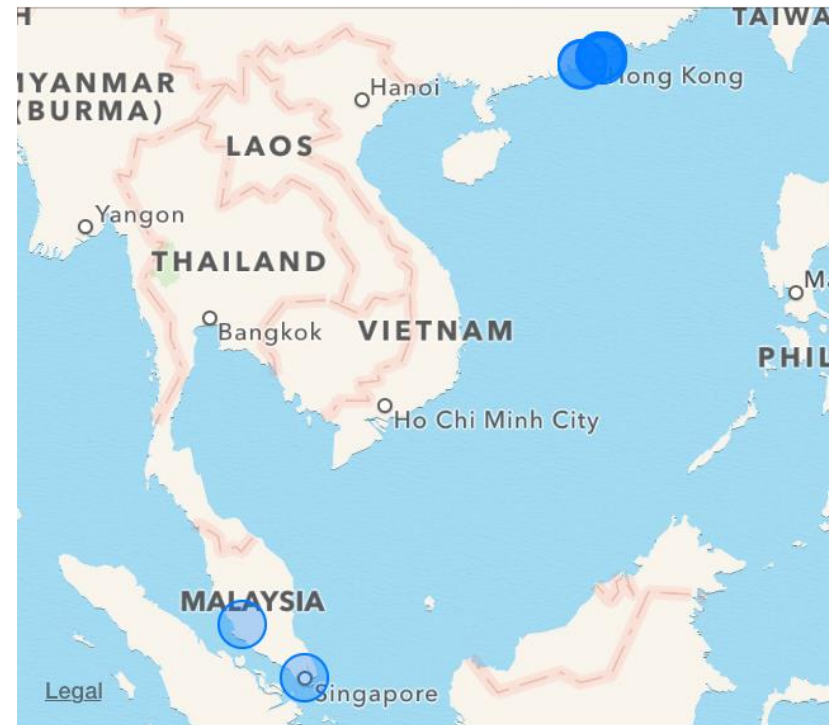

# SLEEPY?

**iOS users:**

**Settings → Privacy → Location Services → Frequent Locations**

**設定 → 私隱 → 定位服務 → 系統**

**Android users:**

**<https://maps.google.com/lc>**

## Kuala Lumpur

4 visits recorded since 7 October, 2014